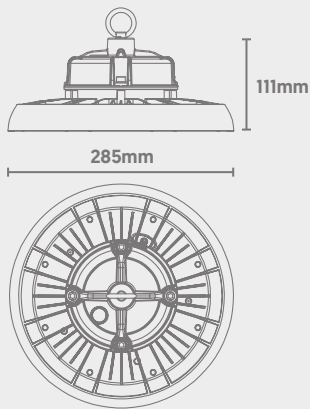

Glow UFO Pro High Bay

CODE: GU-PRO-150CW

IP65 Ingress Protection

IK08 Impact Resistance

Die-Cast Housing

1-10V Dimmable (as Standard)

Dimensions

Light Source
Energy Rating

Photometric Data

Power	Efficacy	Output	Kelvin
150W	150lm/cW	22500Lm	6000K

Technical

Input Voltage	AC 100-277V
Colour Rendering Index	>80
Beam Spread	90°
Power Factor	>0.95
Operating Temp.	-35 to +50°C
Materials	Die-Cast & Polycarbonate
IP Rating	IP65
IK Rating	IK08
Cable Flex	1.5m
Dimmable	1-10V (as Standard)
Dimensions	285mm x 111mm
Weight	1.95kg
MacAdam Step	<3
Lifetime	60,000 hours, L70-B10 (Ta 25 °C)
CE Standards	EN60598-1, EN 60598 2-5, EN62493, EN55015, EN61547, EN61000-3-2, EN61000-3-3, EN62722-1, EN62722-2-1 and EN50581
CE Directives	LVD, EMC, ERP & RoHS