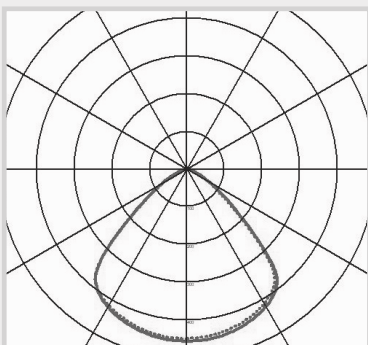

Glow UFO Pro High Bay

CODE: GU-PRO-150CW

IP65 Ingress Protection

IK08 Impact Resistance

Die-Cast Housing

1-10V Dimmable (as Standard)

Dimensions

Light Source
Energy Rating

Photometric Data

Power	Efficacy	Output	Kelvin
150W	150lm/cW	22500Lm	6000K

Technical

Input Voltage	AC 100-277V
Colour Rendering Index	>80
Beam Spread	90°
Power Factor	>0.95
Operating Temp.	-35 to +50°C
Materials	Die-Cast & Polycarbonate
IP Rating	IP65
IK Rating	IK08
Cable Flex	1.5m
Dimmable	1-10V (as Standard)
Dimensions	285mm x 111mm
Weight	1.95kg
MacAdam Step	<3
Lifetime	60,000 hours, L70-B10 (Ta 25 °C)
CE Standards	EN60598-1, EN 60598 2-5, EN62493, EN55015, EN61547, EN61000-3-2, EN61000-3-3, EN62722-1, EN62722-2-1 and EN50581
CE Directives	LVD, EMC, ERP & RoHS