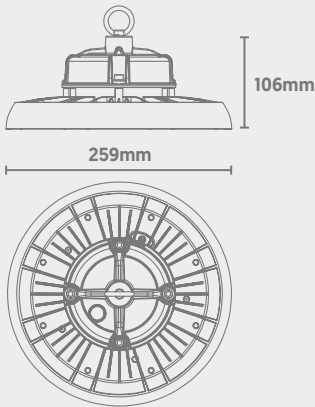

Glow UFO Pro High Bay

CODE: GU-PRO-150NW

-  IP65 Ingress Protection
-  IK08 Impact Resistance
-  Die-Cast Housing
-  1-10V Dimmable (as Standard)

Dimensions

Power	Efficacy	Output	Kelvin
150W	150lm/cW	22500Lm	4000K

Technical

Input Voltage	AC 100-277V
Colour Rendering Index	>80
Beam Spread	90°
Power Factor	>0.95
Operating Temp.	-35 to +50°C
Materials	Die-Cast & Polycarbonate
IP Rating	IP65
IK Rating	IK08
Cable Flex	1.5m
Dimmable	1-10V (as Standard)
Dimensions	259mm x 106mm
Weight	1.7kg
MacAdam Step	<3
Lifetime	60,000 hours, L70-B10 (Ta 25 °C)
CE Standards	EN60598-1, EN 60598 2-5, EN62493, EN55015, EN61547, EN61000-3-2, EN61000-3-3, EN62722-1, EN62722-2-1 and EN50581
CE Directives	LVD, EMC, ERP & RoHS