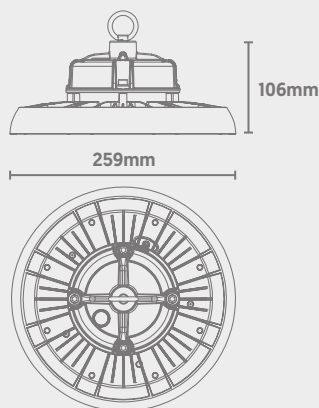

Glow UFO Pro High Bay

CODE: GU-PRO-100CW

-  IP65 Ingress Protection
-  IK08 Impact Resistance
-  Die-Cast Housing
-  1-10V Dimmable (as Standard)

Dimensions

Power	Efficacy	Output	Kelvin
100W	150lm/cW	15000Lm	6000K

Technical

Input Voltage	AC 100-277V
Colour Rendering Index	>80
Beam Spread	90°
Power Factor	>0.95
Operating Temp.	-35 to +50°C
Materials	Die-Cast & Polycarbonate
IP Rating	IP65
IK Rating	IK08
Cable Flex	1.5m
Dimmable	1-10V (as Standard)
Dimensions	259mm x 106mm
Weight	1.7kg
MacAdam Step	<3
Lifetime	60,000 hours, L70-B10 (Ta 25 °C)
CE Standards	EN60598-1, EN 60598 2-5, EN62493, EN55015, EN61547, EN61000-3-2, EN61000-3-3, EN62722-1, EN62722-2-1 and EN50581
CE Directives	LVD, EMC, ERP & RoHS