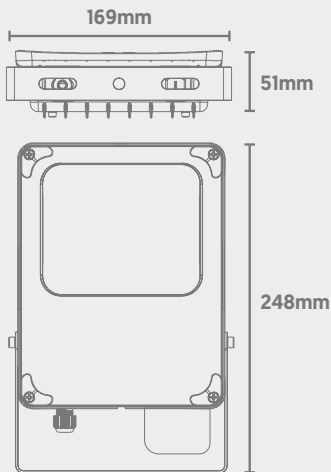

# External

IP66 Ingress Protection

Aluminium Housing

1m Cable Flex

Tri-Colour (3000K/4000K/6000K)

## Dimensions

Light Source Energy Rating

## Technical

Input Voltage	AC 100-277V
Colour Rendering Index	>80
Beam Spread	120°
Power Factor	>0.93
Operating Temp.	-20 to +45°C
Materials	Aluminium
IP Rating	IP66
Cable Flex	1m
Dimensions	248mm x 169mm x 51mm
Weight	1.2kg
MacAdam Step	<3
Lifetime	50,000 hours, L70-B10 (Ta 25 °C)
CE Standards	EN60598-1, EN 60598 2-5, EN62493, EN55015, EN61547, EN61000-3-2, EN61000-3-3, EN62722-1, EN62722-2-1 and EN50581
CE Directives	LVD, EMC, ERP & RoHS