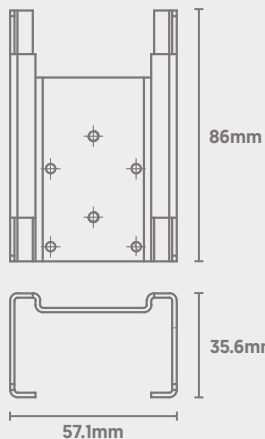

Continuous Linear

SpecLine Inline Connector

CODE: SPECLINE-I-CON

Dimensions

Kit Contents

H-Shape Mechanical Joiner	x1
Joint Accessories	x1 Set
Spring Buckle	x1
1mm Philips Head Screws	x8
Spring Buckle	x1
Screws	3 Types Included

This accessory allows for multiple SpecLine fittings to be chained together.