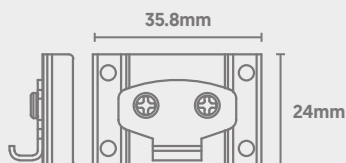

Continuous Linear

SpecLine Inline Connector

CODE: SPECLINE-I-CON

Dimensions

Kit Contents

H-Shape Mechanical Joiner	x1
Joint Accessories	x1 Set
Spring Buckle	x1
1mm Philips Head Screws	x8
Spring Buckle	x1
Screws	3 Types Included

This accessory allows for multiple SpecLine fittings to be chained together.