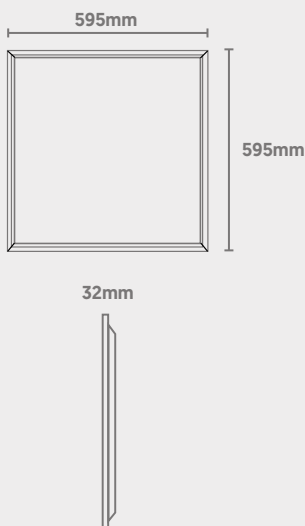

Modular

IP44 Ingress Protection

TP(b) Fire Rating

Low Glare Diffuser

Aluminium Housing

Dimensions

Light Source Energy Rating

Photometric Data

ON-X Lite Backlit Panel

QVIS®

LIGHTING & SECURITY

CODE: OX-LITE-36-6X6CW/EM

Power	Efficacy	Output	Kelvin
36W [Emergency 3W]	105lm/cW	3875Lm [Emergency 315Lm]	6000K

Technical

Input Voltage	AC 200-240V
Colour Rendering Index	>85
Beam Spread	160°
Diffuser Type	Opal
Power Factor	>0.95
Typical UGR	<19
Operating Temp.	-20 to +50°C
Materials	Aluminium
IP Rating	IP44
Fire Rating	TP(b)
Dimmable	On Request
Dimensions	595mm x 595mm x 32mm
Weight	2.705kg
MacAdam Step	<3
Emergency Output	3 Hours [3W]
Lifetime	50,000 hours, L90-B10 [Ta 25 °C]
CE Standards	EN60598-1, EN 60598 2-2, EN62493, EN55015, EN61547, EN61000-3-2, EN61000-3-3, EN62722-1, EN62722-2-1 and EN50581
CE Directives	LVD, EMC, ERP & RoHS