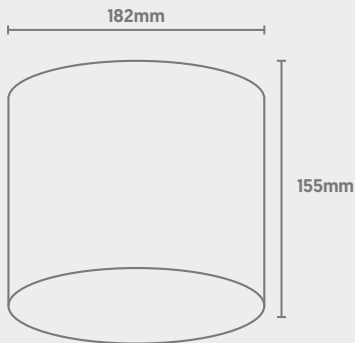

Downlight

Nova Mounted Kit Surface Mounted Kit

CODE: NOVA-174-SMK-BK

Dimensions

Installation

Technical

Finish	Black
Diameter	182mm
Height	155mm
What is included	1 PSC Ceiling Bracket, 1 PSC Housing, 2 PSC M3 *7 Self-Tapping Screws, 2 PSC M4*25 Self-tapping Screws, 2 PSC Expansion Screws