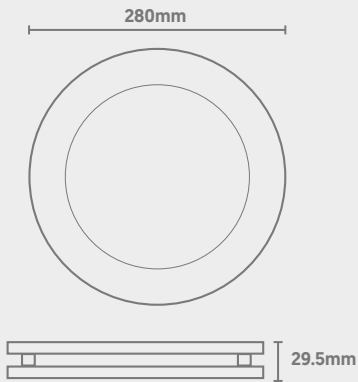

Downlight

Nova Drop Glass Attachment

CODE: NOVA-DGW-280-FC

Dimensions

Technical

Finish	White (Aluminium)
Outer Dimensions	280mm
Thickness	29.5mm