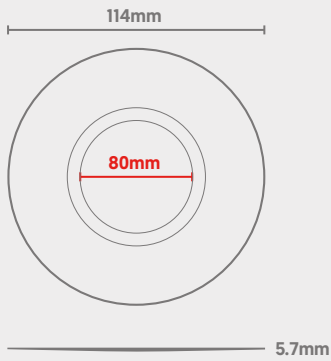

Downlight

Nova Black Bezel

CODE: NOVA-BLACKBEZ-114

Dimensions

Technical

Installation	Twist & Lock
Finish	Black (Aluminium)
Outer Dimensions	114mm
Inner Dimensions	80mm
Thickness	5.7mm