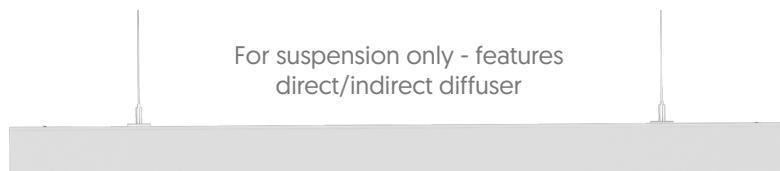

Continuous Linear

-  Direct/Indirect Output
-  Wattage Switchable
-  1-10V Dimmable (as Standard)
-  Tri-Colour (3000K/4000K/5000K)

Dimensions

A **E** Light Source Energy Rating

Photometric Data

SpecLine

Direct/Indirect Linear

CODE: SPECLINE-WS-1200TC/ID/WH/EM

3HR
EMERGENCY
DURATION

5
YEARS
WARRANTY
+ 1 YEAR ON SITE*

Power [Selectable]	Efficacy	Output Split ↓ ↑	Kelvin
24W [Emergency 3W]	120Lm/cW	864Lm ↑ [Emergency 360Lm]	Tri-Colour: 3000K, 4000K or 5000K
		2016m ↓ [Emergency 360Lm]	
32W [Emergency 3W]	120Lm/cW	1152Lm ↑ [Emergency 360Lm]	
		2688Lm ↓ [Emergency 360Lm]	
40W [Emergency 3W]	120Lm/cW	1440Lm ↑ [Emergency 360Lm]	
		3360Lm ↓ [Emergency 360Lm]	

Technical

Input Voltage	AC 200-240V
Colour Rendering Index	>80
Beam Spread	110°
Diffuser Type	Microprismatic
Operating Temp.	-20 to +45°C
Materials	Aluminium & Polycarbonate
IP Rating	IP20
Dimmable	1-10V (as Standard)
Dimensions	1500mm x 75mm x 60mm
Weight	2.53kg
MacAdam Step	<3
Emergency Output	3 Hours [3W]
Lifetime	50,000 hours, L70-B10 (Ta 25 °C)
CE Standards	EN60598-1, EN62493, EN55015, EN61547, EN61000-3-2, EN61000-3-3, EN62722-1, EN62722-2-1 and EN50581
CE Directives	LVD, EMC, ERP & RoHS