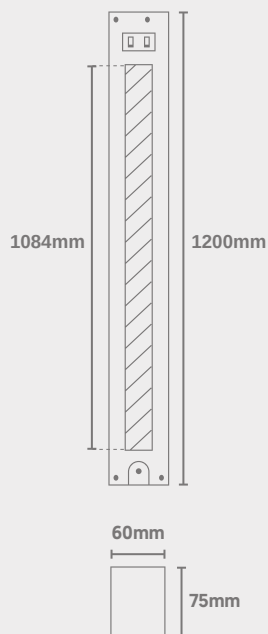

Continuous Linear

-  Direct/Indirect Output
-  Wattage Switchable
-  1-10V Dimmable (as Standard)
-  Tri-Colour (3000K/4000K/5000K)

Dimensions

A **E** Light Source Energy Rating

Photometric Data

SpecLine

Direct/Indirect Linear

CODE: SPECLINE-WS-1200TC/ID/WH/EM

3HR
EMERGENCY
DURATION

5
YEARS
WARRANTY
+ 1 YEAR ON SITE*

Power [Selectable]	Efficacy	Output Split ↓ ↑	Kelvin
24W [Emergency 3W]	120Lm/cW	864Lm ↑ [Emergency 360Lm]	Tri-Colour: 3000K, 4000K or 5000K
		2016m ↓ [Emergency 360Lm]	
32W [Emergency 3W]	120Lm/cW	1152Lm ↑ [Emergency 360Lm]	
		2688Lm ↓ [Emergency 360Lm]	
40W [Emergency 3W]	120Lm/cW	1440Lm ↑ [Emergency 360Lm]	
		3360Lm ↓ [Emergency 360Lm]	

Technical

Input Voltage	AC 200-240V
Colour Rendering Index	>80
Beam Spread	110°
Diffuser Type	Microprismatic
Operating Temp.	-20 to +45°C
Materials	Aluminium & Polycarbonate
IP Rating	IP20
Dimmable	1-10V (as Standard)
Dimensions	1500mm x 75mm x 60mm
Weight	2.53kg
MacAdam Step	<3
Emergency Output	3 Hours [3W]
Lifetime	50,000 hours, L70-B10 (Ta 25 °C)
CE Standards	EN60598-1, EN62493, EN55015, EN61547, EN61000-3-2, EN61000-3-3, EN62722-1, EN62722-2-1 and EN50581
CE Directives	LVD, EMC, ERP & RoHS