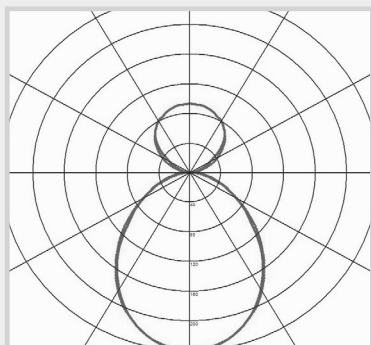

Continuous Linear

-  Direct/Indirect Output
-  Wattage Switchable
-  1-10V Dimmable (as Standard)
-  Tri-Colour (3000K/4000K/5000K)

Dimensions

A **E** Light Source Energy Rating

Photometric Data

SpecLine

Direct/Indirect Linear

Technical

Input Voltage	AC 200-240V
Colour Rendering Index	>80
Beam Spread	110°
Diffuser Type	Microprismatic
Operating Temp.	-20 to +45°C
Materials	Aluminium & Polycarbonate
IP Rating	IP20
Dimmable	1-10V (as Standard)
Dimensions	1500mm x 75mm x 60mm
Weight	2.53kg
MacAdam Step	<3
Emergency Output	3 Hours [3W]
Lifetime	50,000 hours, L70-B10 (Ta 25 °C)
CE Standards	EN60598-1, EN62493, EN55015, EN61547, EN61000-3-2, EN61000-3-3, EN62722-1, EN62722-2-1 and EN50581
CE Directives	LVD, EMC, ERP & RoHS