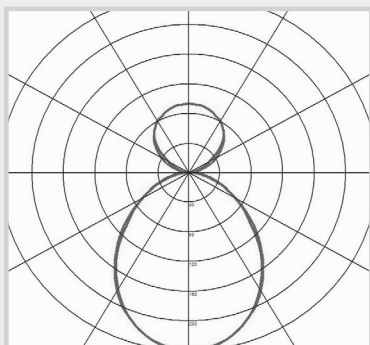

Continuous Linear

Direct/Indirect Output

Wattage Switchable

1-10V Dimmable (as Standard)

Tri-Colour (3000K/4000K/5000K)

Dimensions

Light Source Energy Rating

Photometric Data

SpecLine

Direct/Indirect Linear

LIGHTING & SECURITY

CODE: SPECLINE-WS-1200TC/ID

For suspension only - features direct/indirect diffuser

Power [Selectable]	Efficacy	Output Split ↓ ↑	Kelvin
24W [Emergency 3W]	120Lm/cW	864Lm ↑ [Emergency 360Lm]	Tri-Colour: 3000K, 4000K or 5000K
		2016Lm ↓ [Emergency 360Lm]	
32W [Emergency 3W]	120Lm/cW	1152Lm ↑ [Emergency 360Lm]	
		2688Lm ↓ [Emergency 360Lm]	
40W [Emergency 3W]	120Lm/cW	1440Lm ↑ [Emergency 360Lm]	
		3360Lm ↓ [Emergency 360Lm]	

Technical

Input Voltage	AC 200-240V
Colour Rendering Index	>80
Beam Spread	110°
Diffuser Type	Microprismatic
Operating Temp.	-20 to +45°C
Materials	Aluminium & Polycarbonate
IP Rating	IP20
Dimmable	1-10V (as Standard)
Dimensions	1200mm x 75mm x 60mm
Weight	2.7kg
MacAdam Step	<3
Emergency Output	3 Hours [3W]
Lifetime	50,000 hours, L70-B10 (Ta 25 °C)
CE Standards	EN60598-1, EN62493, EN55015, EN61547, EN61000-3-2, EN61000-3-3, EN62722-1, EN62722-2-1 and EN50581
CE Directives	LVD, EMC, ERP & RoHS