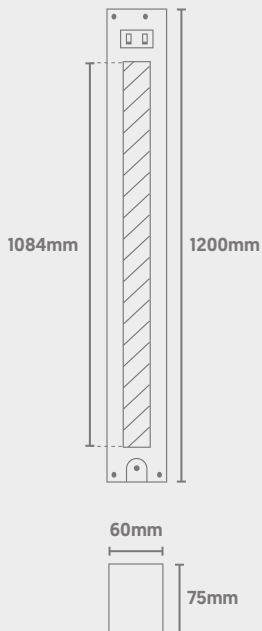

Continuous Linear

Direct/Indirect Output

Wattage Switchable

1-10V Dimmable (as Standard)

Tri-Colour (3000K/4000K/5000K)

Dimensions

Light Source Energy Rating

Photometric Data

SpecLine

Direct/Indirect Linear

LIGHTING & SECURITY

CODE: SPECLINE-WS-1200TC/ID

For suspension only - features direct/indirect diffuser

Power [Selectable]	Efficacy	Output Split ↓ ↑	Kelvin
24W [Emergency 3W]	120Lm/cW	864Lm ↑ [Emergency 360Lm]	Tri-Colour: 3000K, 4000K or 5000K
		2016Lm ↓ [Emergency 360Lm]	
32W [Emergency 3W]	120Lm/cW	1152Lm ↑ [Emergency 360Lm]	
		2688Lm ↓ [Emergency 360Lm]	
40W [Emergency 3W]	120Lm/cW	1440Lm ↑ [Emergency 360Lm]	
		3360Lm ↓ [Emergency 360Lm]	

Technical

Input Voltage	AC 200-240V
Colour Rendering Index	>80
Beam Spread	110°
Diffuser Type	Microprismatic
Operating Temp.	-20 to +45°C
Materials	Aluminium & Polycarbonate
IP Rating	IP20
Dimmable	1-10V (as Standard)
Dimensions	1200mm x 75mm x 60mm
Weight	2.7kg
MacAdam Step	<3
Emergency Output	3 Hours [3W]
Lifetime	50,000 hours, L70-B10 (Ta 25 °C)
CE Standards	EN60598-1, EN62493, EN55015, EN61547, EN61000-3-2, EN61000-3-3, EN62722-1, EN62722-2-1 and EN50581
CE Directives	LVD, EMC, ERP & RoHS