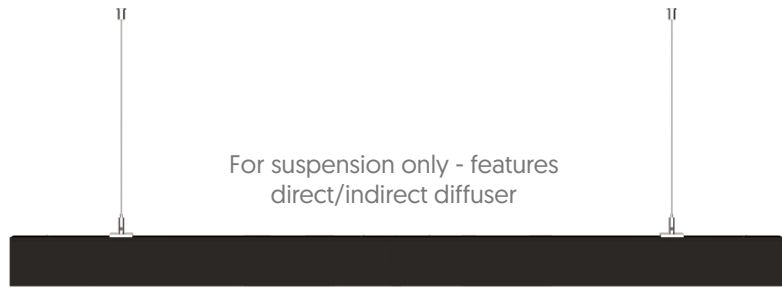

Continuous Linear

Direct/Indirect Output

Wattage Switchable

1-10V Dimmable (as Standard)

Tri-Colour (3000K/4000K/5000K)

Dimensions

Light Source Energy Rating

Photometric Data

SpecLine

Direct/Indirect Linear

LIGHTING & SECURITY

CODE: SPECLINE-WS-1200TC/ID

For suspension only - features direct/indirect diffuser

Power [Selectable]	Efficacy	Output Split ↓ ↑	Kelvin
24W [Emergency 3W]	120Lm/cW	864Lm ↑ [Emergency 360Lm]	Tri-Colour: 3000K, 4000K or 5000K
		2016Lm ↓ [Emergency 360Lm]	
32W [Emergency 3W]	120Lm/cW	1152Lm ↑ [Emergency 360Lm]	
		2688Lm ↓ [Emergency 360Lm]	
40W [Emergency 3W]	120Lm/cW	1440Lm ↑ [Emergency 360Lm]	
		3360Lm ↓ [Emergency 360Lm]	

Technical

Input Voltage	AC 200-240V
Colour Rendering Index	>80
Beam Spread	110°
Diffuser Type	Microprismatic
Operating Temp.	-20 to +45°C
Materials	Aluminium & Polycarbonate
IP Rating	IP20
Dimmable	1-10V (as Standard)
Dimensions	1200mm x 75mm x 60mm
Weight	2.7kg
MacAdam Step	<3
Emergency Output	3 Hours [3W]
Lifetime	50,000 hours, L70-B10 (Ta 25 °C)
CE Standards	EN60598-1, EN62493, EN55015, EN61547, EN61000-3-2, EN61000-3-3, EN62722-1, EN62722-2-1 and EN50581
CE Directives	LVD, EMC, ERP & RoHS