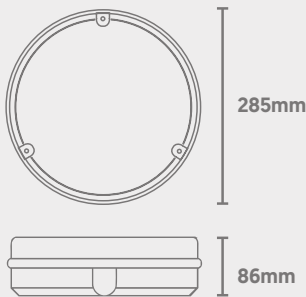

External

IP65 Ingress Protection

Conduit Side & Back Entry

Wattage Switchable

Tri-Colour (3000K/4000K/6000K)

Dimensions

Light Source Energy Rating

Photometric Data

Rebel

Canopy Bulkhead

CODE: RBL-RWS-285TC/EM

QVIS[®]

LIGHTING & SECURITY

Power (Selectable)	Efficacy	Output	Kelvin
8W [Emergency 3W]	105Lm/cW	840Lm [Emergency 315Lm]	Tri-Colour: 3000K, 4000K or 6000K
12W [Emergency 3W]	105Lm/cW	1260Lm [Emergency 315Lm]	
15W [Emergency 3W]	105Lm/cW	1575Lm [Emergency 315Lm]	
18W [Emergency 3W]	105Lm/cW	1890Lm [Emergency 315Lm]	

Technical

Input Voltage	AC 220-240V
Colour Rendering Index	>80
Power Factor	>0.9
Operating Temp.	-20 to +40°C
Materials	Polycarbonate
IP Rating	IP65
IK Rating	IK10
Dimmable	On Request
Dimensions	285mm x 86mm
Weight	0.95kg
MacAdam Step	<3
Emergency Output	3 Hours [3W]
Lifetime	50,000 hours, L70-B10 (Ta 25 °C)
CE Standards	EN60598-1, EN62493, EN55015, EN61547, EN61000-3-2, EN61000-3-3, EN62722-1, EN62722-2-1 and EN50581
CE Directives	LVD, EMC, ERP & RoHS