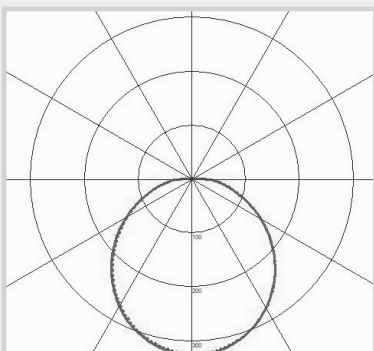

External

IP65 Ingress Protection

Conduit Side & Back Entry

Wattage Switchable

Tri-Colour (3000K/4000K/6000K)

Dimensions

Light Source Energy Rating

Photometric Data

Rebel

Canopy Bulkhead

CODE: RBL-RWS-285TC/EM

QVIS[®]

LIGHTING & SECURITY

Power (Selectable)	Efficacy	Output	Kelvin
8W [Emergency 3W]	105Lm/cW	840Lm [Emergency 315Lm]	Tri-Colour: 3000K, 4000K or 6000K
12W [Emergency 3W]	105Lm/cW	1260Lm [Emergency 315Lm]	
15W [Emergency 3W]	105Lm/cW	1575Lm [Emergency 315Lm]	
18W [Emergency 3W]	105Lm/cW	1890Lm [Emergency 315Lm]	