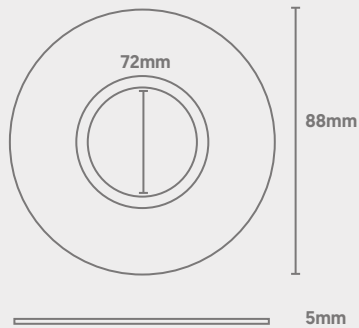

Downlight

FRD Elite Magnetic Black Bezel

CODE: FRD-ELITE-BLK-LRG

Dimensions

Technical

Installation	Magnetic
Finish	Black
Outer Dimensions	170mm
Inner Dimensions	72mm
Thickness	5mm
Cut Out	150mm