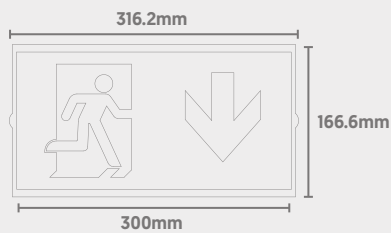

### Dimensions

### Technical

|            |                            |
|------------|----------------------------|
| Material   | PET (Plastic)              |
| Conformity | ISO 3863-1/3/4             |
| Colour     | Green Pantone 343C / White |
| Thickness  | 0.35mm                     |
| Dimensions | 316.2mm x 166.6mm          |