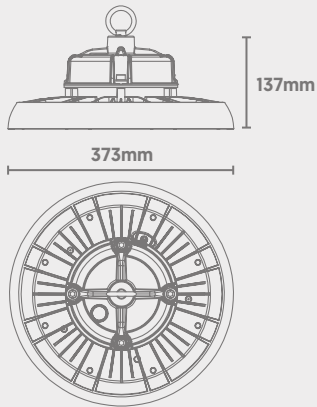

Glow UFO Pro High Bay

CODE: GU-PRO-240CW/DALI

-  IP65 Ingress Protection
-  IK08 Impact Resistance
-  Die-Cast Housing
-  DALI Dimmable

Dimensions

Power	Efficacy	Output	Kelvin
240W	150lm/cW	36000Lm	6000K

Technical

Input Voltage	AC 100-277V
Colour Rendering Index	>80
Beam Spread	90°
Power Factor	>0.95
Operating Temp.	-35 to +50°C
Materials	Die-Cast & Polycarbonate
IP Rating	IP65
IK Rating	IK08
Cable Flex	1.5m
Dimmable	DALI 2.0
Dimensions	373mm x 137mm
Weight	3kg
MacAdam Step	<3
Lifetime	60,000 hours, L70-B10 (Ta 25 °C)
CE Standards	EN60598-1, EN 60598 2-5, EN62493, EN55015, EN61547, EN61000-3-2, EN61000-3-3, EN62722-1, EN62722-2-1 and EN50581
CE Directives	LVD, EMC, ERP & RoHS