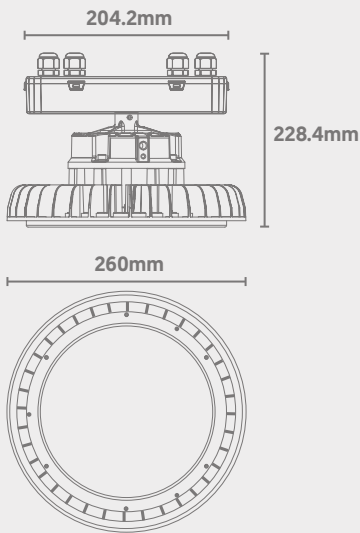

Glow UFO 170 High Bay

CODE: GU-170-240NW/EC/EM

IP65 Ingress Protection

IK08 Impact Resistance

High LED Efficacy

1-10V Dimmable (as Standard)

Dimensions

Light Source
Energy Rating

Photometric Data

Power	Efficacy	Output	Kelvin
240W [Emergency 5W]	170Lm/cW	40800Lm [Emergency 850Lm]	4000K

Technical

Input Voltage	AC 100-277V
Colour Rendering Index	>70
Beam Spread	110°
Power Factor	>0.9
Operating Temp.	-30 to +50°C
Materials	Aluminium & Tempered Glass
IP Rating	IP65
IK Rating	IK08
Cable Flex	1.5m
Dimmable	1-10V (as Standard)
Dimensions	260mm x 228.4mm
Weight	4.1kg
MacAdam Step	<3
Emergency Output	3 Hours (5W)
Lifetime	50,000 hours, L90-B10 (Ta 25 °C)
CE Standards	EN60598-1, EN 60598 2-5, EN62493, EN55015, EN61547, EN61000-3-2, EN61000-3-3, EN62722-1, EN62722-2-1 and EN50581
CE Directives	LVD, EMC, ERP & RoHS