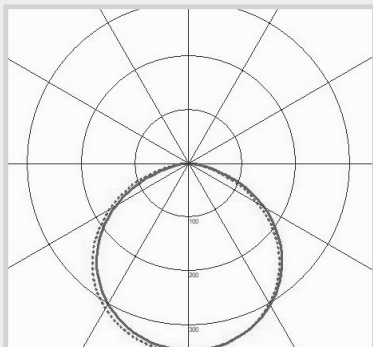

Glow UFO 170 High Bay

CODE: GU-170-240NW/EC/EM

IP65 Ingress Protection

IK08 Impact Resistance

High LED Efficacy

1-10V Dimmable (as Standard)

Dimensions

Light Source
Energy Rating

Photometric Data

Power	Efficacy	Output	Kelvin
240W [Emergency 5W]	170Lm/cW	40800Lm [Emergency 850Lm]	4000K

Technical

Input Voltage	AC 100-277V
Colour Rendering Index	>70
Beam Spread	110°
Power Factor	>0.9
Operating Temp.	-30 to +50°C
Materials	Aluminium & Tempered Glass
IP Rating	IP65
IK Rating	IK08
Cable Flex	1.5m
Dimmable	1-10V (as Standard)
Dimensions	260mm x 228.4mm
Weight	4.1kg
MacAdam Step	<3
Emergency Output	3 Hours (5W)
Lifetime	50,000 hours, L90-B10 (Ta 25 °C)
CE Standards	EN60598-1, EN 60598 2-5, EN62493, EN55015, EN61547, EN61000-3-2, EN61000-3-3, EN62722-1, EN62722-2-1 and EN50581
CE Directives	LVD, EMC, ERP & RoHS