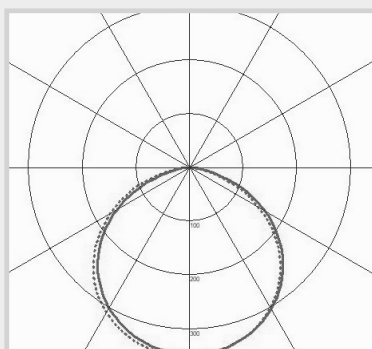

### Dimensions

Light Source Energy Rating

### Photometric Data

Power	Efficacy	Output	Kelvin
240W [Emergency 5W]	170Lm/cW	40800Lm [Emergency 850Lm]	6000K