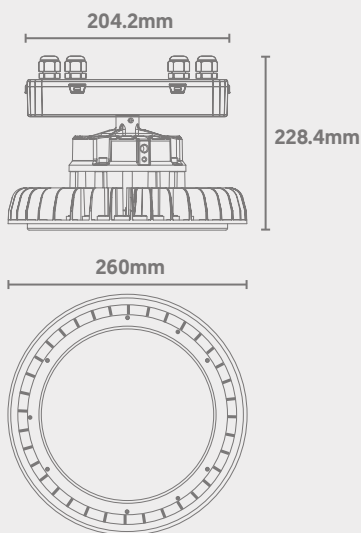

## Glow UFO 170 High Bay

CODE: GU-170-240CW/EC/EM

IP65 Ingress Protection

IK08 Impact Resistance

High LED Efficacy

1-10V Dimmable (as Standard)

### Dimensions

Light Source Energy Rating

### Photometric Data

Power	Efficacy	Output	Kelvin
240W [Emergency 5W]	170Lm/cW	40800Lm [Emergency 850Lm]	6000K

### Technical

Input Voltage	AC 100-277V
Colour Rendering Index	>70
Beam Spread	110°
Power Factor	>0.9
Operating Temp.	-30 to +50°C
Materials	Aluminium & Tempered Glass
IP Rating	IP65
IK Rating	IK08
Cable Flex	1.5m
Dimmable	1-10V (as Standard)
Dimensions	260mm x 228.4mm
Weight	4.1kg
MacAdam Step	<3
Emergency Output	3 Hours (5W)
Lifetime	50,000 hours, L90-B10 (Ta 25 °C)
CE Standards	EN60598-1, EN 60598 2-5, EN62493, EN55015, EN61547, EN61000-3-2, EN61000-3-3, EN62722-1, EN62722-2-1 and EN50581
CE Directives	LVD, EMC, ERP & RoHS