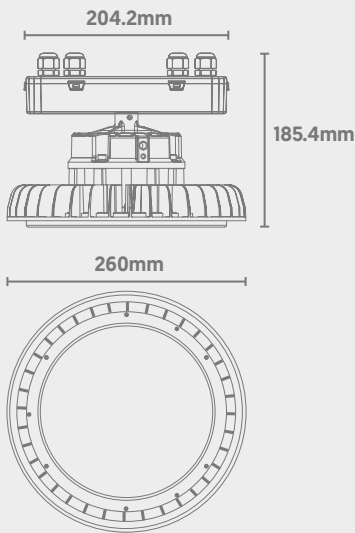

Glow UFO 170

High Bay

CODE: GU-170-100NW/EC/EM

IP65 Ingress Protection

IK08 Impact Resistance

High LED Efficacy

1-10V Dimmable (as Standard)

Dimensions

Light Source Energy Rating

Photometric Data

Power	Efficacy	Output	Kelvin
100W [Emergency 5W]	170Lm/cW	17000Lm [Emergency 850Lm]	4000K

Technical

Input Voltage	AC 100-277V
Colour Rendering Index	>70
Beam Spread	110°
Power Factor	>0.9
Operating Temp.	-30 to +50°C
Materials	Aluminium & Tempered Glass
IP Rating	IP65
IK Rating	IK08
Cable Flex	1.5m
Dimmable	1-10V (as Standard)
Dimensions	260mm x 185.4mm
Weight	2.7kg
MacAdam Step	<3
Emergency Output	3 Hours (5W)
Lifetime	50,000 hours, L90-B10 (Ta 25 °C)
CE Standards	EN60598-1, EN 60598 2-5, EN62493, EN55015, EN61547, EN61000-3-2, EN61000-3-3, EN62722-1, EN62722-2-1 and EN50581
CE Directives	LVD, EMC, ERP & RoHS