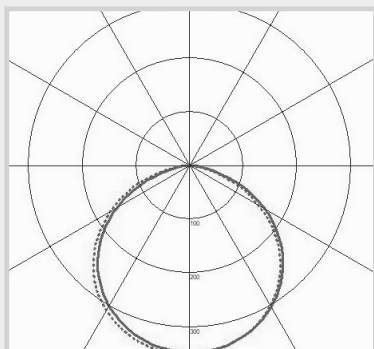

Glow UFO 170

High Bay

CODE: GU-170-100NW/EC/EM

IP65 Ingress Protection

IK08 Impact Resistance

High LED Efficacy

1-10V Dimmable (as Standard)

Dimensions

Light Source Energy Rating

Photometric Data

Power	Efficacy	Output	Kelvin
100W [Emergency 5W]	170Lm/cW	17000Lm [Emergency 850Lm]	4000K

Technical

Input Voltage	AC 100-277V
Colour Rendering Index	>70
Beam Spread	110°
Power Factor	>0.9
Operating Temp.	-30 to +50°C
Materials	Aluminium & Tempered Glass
IP Rating	IP65
IK Rating	IK08
Cable Flex	1.5m
Dimmable	1-10V (as Standard)
Dimensions	260mm x 185.4mm
Weight	2.7kg
MacAdam Step	<3
Emergency Output	3 Hours (5W)
Lifetime	50,000 hours, L90-B10 (Ta 25 °C)
CE Standards	EN60598-1, EN 60598 2-5, EN62493, EN55015, EN61547, EN61000-3-2, EN61000-3-3, EN62722-1, EN62722-2-1 and EN50581
CE Directives	LVD, EMC, ERP & RoHS