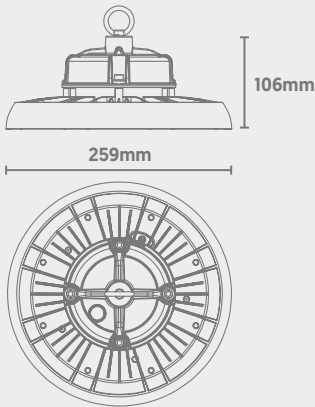

Glow UFO Pro High Bay

CODE: GU-PRO-100NW

-  IP65 Ingress Protection
-  IK08 Impact Resistance
-  Die-Cast Housing
-  1-10V Dimmable (as Standard)

Dimensions

Power	Efficacy	Output	Kelvin
100W	150lm/cW	15000Lm	4000K

Technical

Input Voltage	AC 100-277V
Colour Rendering Index	>80
Beam Spread	90°
Power Factor	>0.95
Operating Temp.	-35 to +50°C
Materials	Die-Cast & Polycarbonate
IP Rating	IP65
IK Rating	IK08
Cable Flex	1.5m
Dimmable	1-10V (as Standard)
Dimensions	259mm x 106mm
Weight	1.7kg
MacAdam Step	<3
Lifetime	60,000 hours, L70-B10 (Ta 25 °C)
CE Standards	EN60598-1, EN 60598 2-5, EN62493, EN55015, EN61547, EN61000-3-2, EN61000-3-3, EN62722-1, EN62722-2-1 and EN50581
CE Directives	LVD, EMC, ERP & RoHS