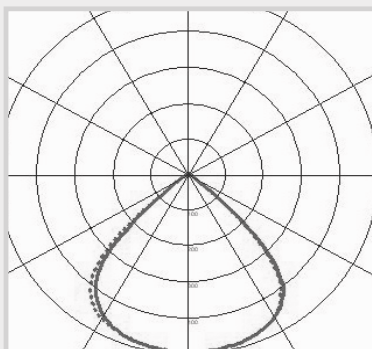

External

IP66 Ingress Protection

Aluminium Housing

1m Cable Flex

Tri-Colour (3000K/4000K/6000K)

Dimensions

Light Source Energy Rating

Photometric Data

QFlood Residential Tri-Colour Flood Light

CODE: QFLOOD-20TC

Tri-Colour Switchable Behind Access Cap

Power	Efficacy	Output	Kelvin
20W	145Lm/cW	2900Lm	Tri-Colour: 3000K, 4000K or 6000K

Technical

Input Voltage	AC 100-277V
Colour Rendering Index	>80
Beam Spread	120°
Power Factor	>0.93
Operating Temp.	-20 to +45°C
Materials	Aluminium
IP Rating	IP66
Cable Flex	1m
Dimensions	182mm x 122mm x 47mm
Weight	0.8kg
MacAdam Step	<3
Lifetime	50,000 hours, L70-B10 (Ta 25 °C)
CE Standards	EN60598-1, EN 60598 2-5, EN62493, EN55015, EN61547, EN61000-3-2, EN61000-3-3, EN62722-1, EN62722-2-1 and EN50581
CE Directives	LVD, EMC, ERP & RoHS