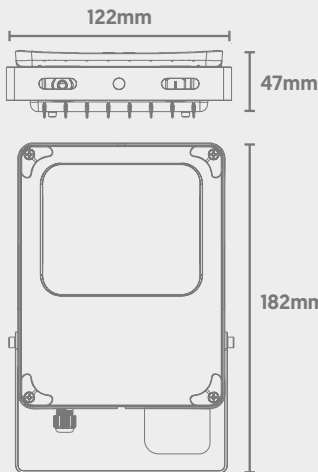

External

IP66 Ingress Protection

Aluminium Housing

1m Cable Flex

Tri-Colour (3000K/4000K/6000K)

Dimensions

Light Source Energy Rating

Photometric Data

QFlood Residential Tri-Colour Flood Light

CODE: QFLOOD-20TC

Tri-Colour Switchable Behind Access Cap

Power	Efficacy	Output	Kelvin
20W	145Lm/cW	2900Lm	Tri-Colour: 3000K, 4000K or 6000K

Technical

Input Voltage	AC 100-277V
Colour Rendering Index	>80
Beam Spread	120°
Power Factor	>0.93
Operating Temp.	-20 to +45°C
Materials	Aluminium
IP Rating	IP66
Cable Flex	1m
Dimensions	182mm x 122mm x 47mm
Weight	0.8kg
MacAdam Step	<3
Lifetime	50,000 hours, L70-B10 (Ta 25 °C)
CE Standards	EN60598-1, EN 60598 2-5, EN62493, EN55015, EN61547, EN61000-3-2, EN61000-3-3, EN62722-1, EN62722-2-1 and EN50581
CE Directives	LVD, EMC, ERP & RoHS