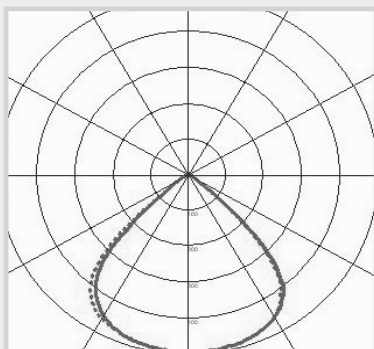

External

 IP66 Ingress Protection

 Aluminium Housing

 1m Cable Flex

 Tri-Colour (3000K/4000K/6000K)

Dimensions

 Light Source Energy Rating

Photometric Data

QFlood Residential Tri-Colour Flood Light

QVIS[®]
LED LIGHTING

CODE: QFLOOD-10TC

5 YEARS
WARRANTY*

Power	Efficacy	Output	Kelvin
10W	145Lm/cW	1450Lm	Tri-Colour: 3000K, 4000K or 6000K

Technical

Input Voltage	AC 100-277V
Colour Rendering Index	>80
Beam Spread	120°
Power Factor	>0.93
Operating Temp.	-20 to +45°C
Materials	Aluminium
IP Rating	IP66
Cable Flex	1m
Dimensions	182mm x 122mm x 47mm
Weight	0.8kg
MacAdam Step	<3
Lifetime	50,000 hours, L70-B10 (Ta 25 °C)
CE Standards	EN60598-1, EN 60598 2-5, EN62493, EN55015, EN61547, EN61000-3-2, EN61000-3-3, EN62722-1, EN62722-2-1 and EN50581
CE Directives	LVD, EMC, ERP & RoHS