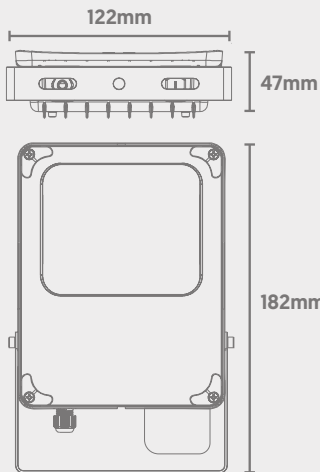

External

 IP66 Ingress Protection

 Aluminium Housing

 1m Cable Flex

 Tri-Colour (3000K/4000K/6000K)

Dimensions

 Light Source Energy Rating

Photometric Data

QFlood Residential Tri-Colour Flood Light

QVIS[®]
LED LIGHTING

CODE: QFLOOD-10TC

5 YEARS
WARRANTY*

Power	Efficacy	Output	Kelvin
10W	145Lm/cW	1450Lm	Tri-Colour: 3000K, 4000K or 6000K

Technical

Input Voltage	AC 100-277V
Colour Rendering Index	>80
Beam Spread	120°
Power Factor	>0.93
Operating Temp.	-20 to +45°C
Materials	Aluminium
IP Rating	IP66
Cable Flex	1m
Dimensions	182mm x 122mm x 47mm
Weight	0.8kg
MacAdam Step	<3
Lifetime	50,000 hours, L70-B10 (Ta 25 °C)
CE Standards	EN60598-1, EN 60598 2-5, EN62493, EN55015, EN61547, EN61000-3-2, EN61000-3-3, EN62722-1, EN62722-2-1 and EN50581
CE Directives	LVD, EMC, ERP & RoHS